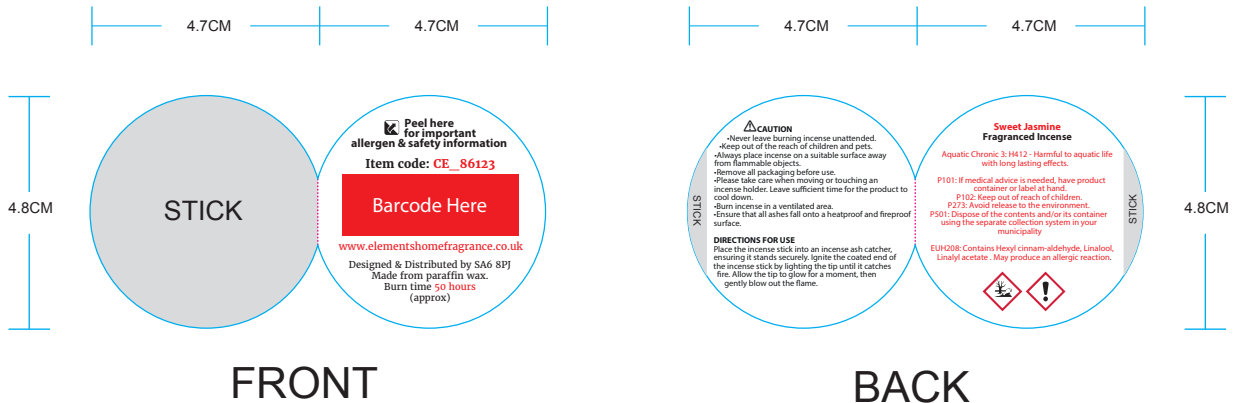

Incense warning - Cone

CAUTION

- •Never leave burning incense unattended.
- •Keep out of the reach of children and pets.
- •Always place incense on a suitable surface away from flammable objects.
- •Remove all packaging before use.
- •Please take care when moving or touching an incense holder. Leave sufficient time for the product to cool down.
- •Burn incense in a ventilated area.
- •Ensure that all ashes fall onto a heatproof and fireproof surface.

WARNING: May cause irritation if in direct contact with eyes.

DIRECTIONS FOR USE
Place the incense cone into an incense holder, ensuring it stands securely. Ignite the top end of the incense cone by lighting the tip until it catches fire. Allow the tip to glow for a moment, then gently blow out the flame. Enjoy the fragrant aroma as the incense cone releases its scent into the air.