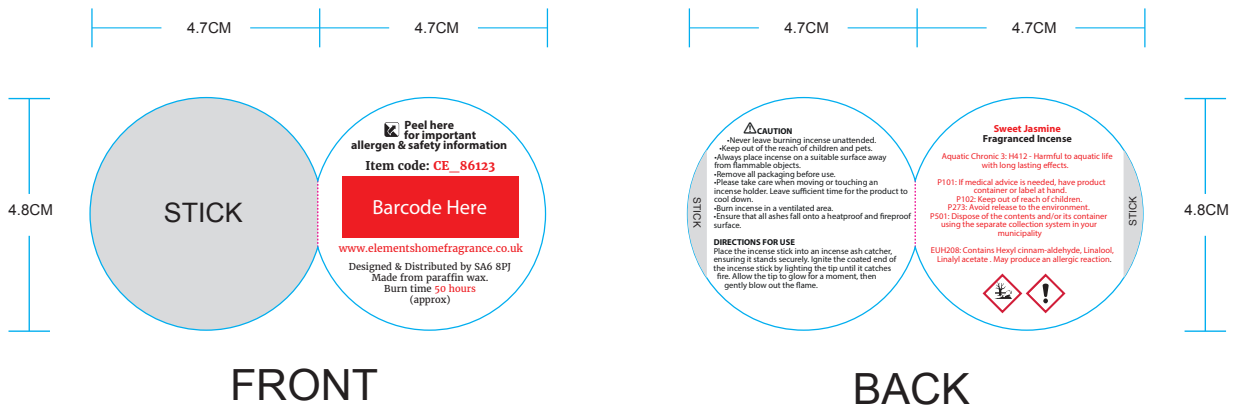

Incense warning - Cone

CAUTION

- •Never leave burning incense unattended.
- •Keep out of the reach of children and pets.
- •Always place incense on a suitable surface away from flammable objects.
- •Remove all packaging before use.
- •Please take care when moving or touching an incense holder. Leave sufficient time for the product to cool down.
- •Burn incense in a ventilated area.
- •Ensure that all ashes fall onto a heatproof and fireproof surface.

WARNING: May cause irritation if in direct contact with eyes.

DIRECTIONS FOR USE
Place the incense cone into an incense holder, ensuring it stands securely. Ignite the top end of the incense cone by lighting the tip until it catches fire. Allow the tip to glow for a moment, then gently blow out the flame. Enjoy the fragrant aroma as the incense cone releases its scent into the air.