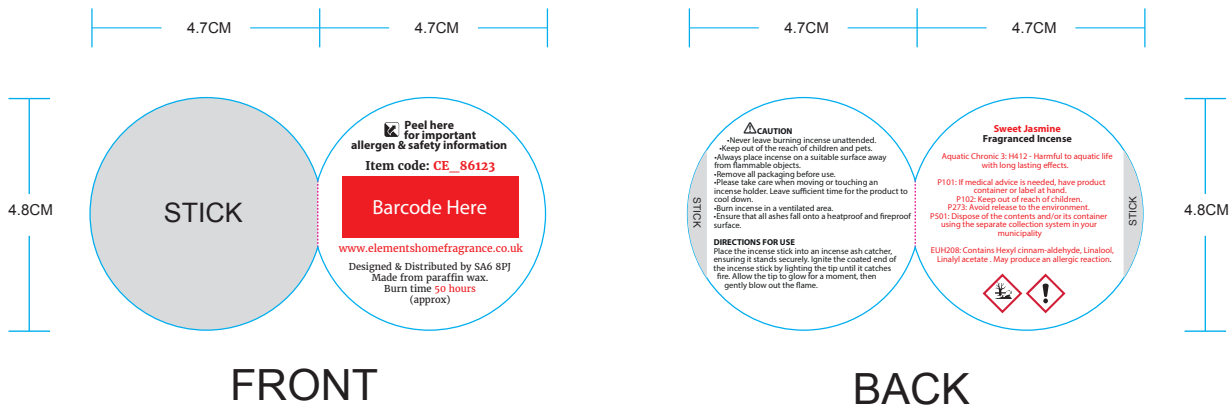

Incense warning - Cone

CAUTION

- •Never leave burning incense unattended.
- •Keep out of the reach of children and pets.
- •Always place incense on a suitable surface away from flammable objects.
- •Remove all packaging before use.
- •Please take care when moving or touching an incense holder. Leave sufficient time for the product to cool down.
- •Burn incense in a ventilated area.
- •Ensure that all ashes fall onto a heatproof and fireproof surface.

WARNING: May cause irritation if in direct contact with eyes.

DIRECTIONS FOR USE
Place the incense cone into an incense holder, ensuring it stands securely. Ignite the top end of the incense cone by lighting the tip until it catches fire. Allow the tip to glow for a moment, then gently blow out the flame. Enjoy the fragrant aroma as the incense cone releases its scent into the air.