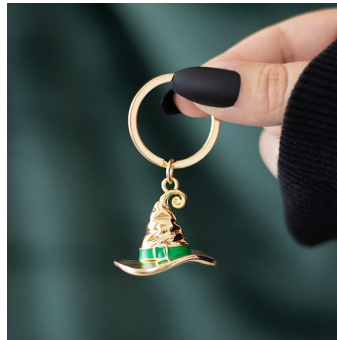

EU Declaration of Conformity

Name- Something Different Wholesale Ltd
Address- Something Different Wholesale Ltd, Posthoornstraat 11, 3011WD,
Rotterdam, NETHERLANDS
Contact person- Anthony David
Email - EU@somethingdifferentwholesale.co.uk
Phone Number - +441792 940288

Product Name: Bad Witch Alloy Witch Hat Keyring (12/36)
Model:G-KR
Product Code:GW_73326

We at Something Different Wholesale LTD recognise that the product mentioned in this document conforms to UK standards and regulations. This product upholds the UK specifications attached to it.

Authorising Name: Anthony David
Company Name: Something Different Wholesale LTD
Authorising Signature:

A handwritten signature in black ink, appearing to be 'A. David', written over a horizontal line.

Date: 10.04.2025
Review Date:10.04.2026