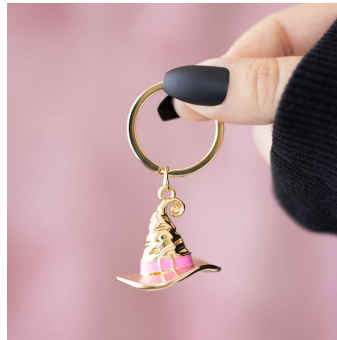

EU Declaration of Conformity

Name- Something Different Wholesale Ltd
Address- Something Different Wholesale Ltd, Posthoornstraat 11, 3011WD,
Rotterdam, NETHERLANDS
Contact person- Anthony David
Email – EU@somethingdifferentwholesale.co.uk
Phone Number – +441792 940288

Product Name: Good Witch Alloy Witch Hat Keyring (12/36)
Model:G-KR
Product Code:GW__55226

We at Something Different Wholesale LTD recognise that the product mentioned in this document conforms to UK standards and regulations. This product upholds the UK specifications attached to it.

Authorising Name: Anthony David
Company Name: Something Different Wholesale LTD
Authorising Signature:

A handwritten signature in black ink, appearing to be 'A. David', written over a horizontal line.

Date: 10.04.2025
Review Date:10.04.2026