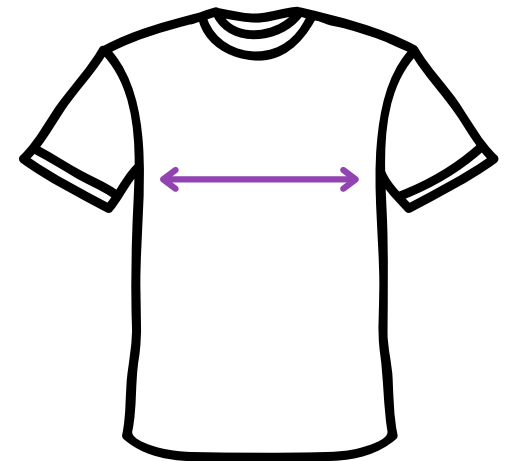

UNISEX T-SHIRT SIZE CHART

SIZE	CHEST (CM)	CHEST (IN)
Small (S)	86 - 81	34" - 36"
Medium (M)	97 - 102	38" - 40"
Large (L)	107 - 112	42" - 44"
Extra Large (XL)	117 - 122	46" - 48"
Extra Extra Large (XXL)	127 - 132	50" - 52"