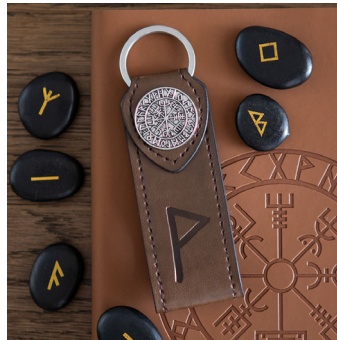

Barcode:505613000000

Product Description

Bring a spark of happiness wherever you go with this 'joy' Viking rune key-ring, accented with a detailed metal compass on a faux leather tab. Makes a thoughtful gift for travellers and fans of Viking heritage. Designed by Something Different Wholesale and part of the Norse Mythology collection of viking-inspired giftware and accessories.

Product Name: Joy Viking Rune Alloy and Faux Leather Keyring (12/48)
Model:G-KR
Product Code:NM_40826

We at Something Different Wholesale LTD recognise that the product mentioned in this document conforms to UK standards and regulations. This product upholds the UK specifications attached to it.