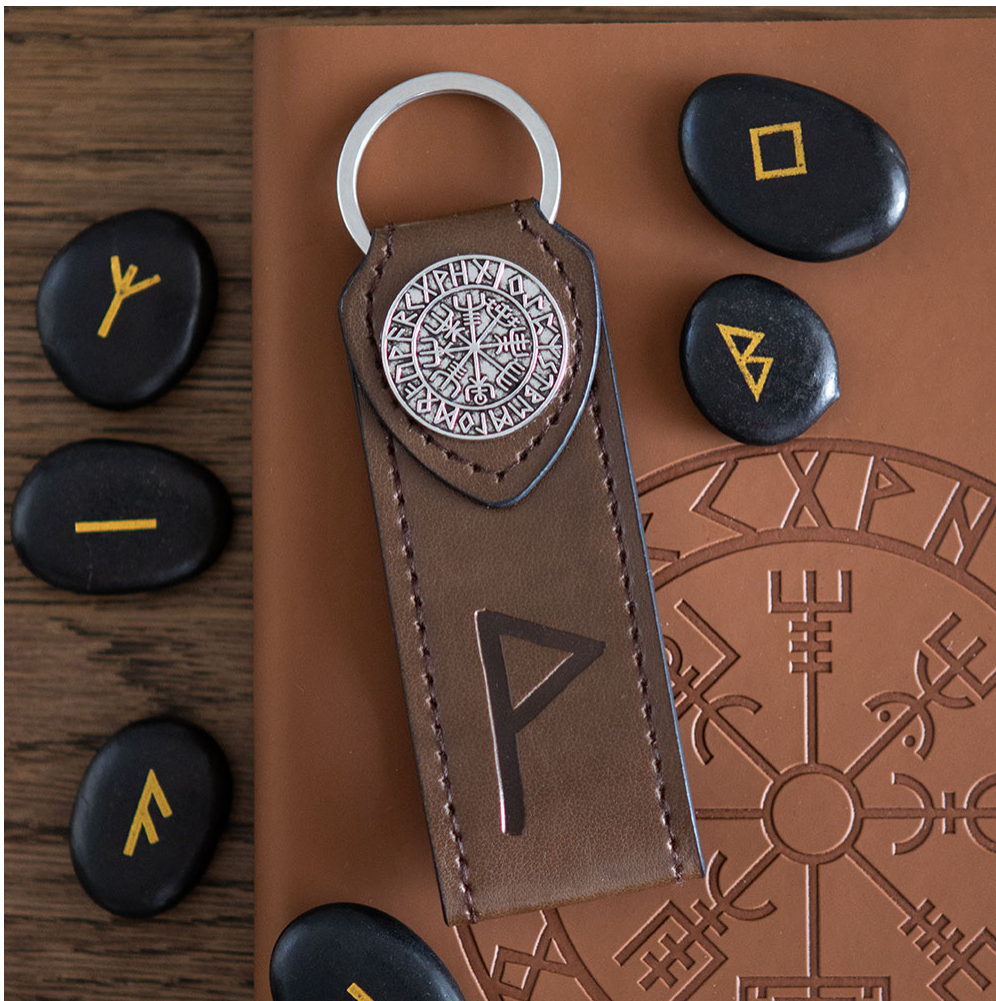

Barcode:505613000000

Product Description

Bring a spark of happiness wherever you go with this 'joy' Viking rune key-ring, accented with a detailed metal compass on a faux leather tab. Makes a thoughtful gift for travellers and fans of Viking heritage. Designed by Something Different Wholesale and part of the Norse Mythology collection of viking-inspired giftware and accessories.