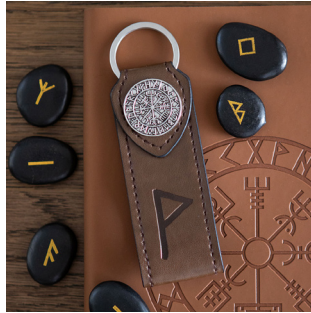

Declaration of Conformity

Something Different Wholesale Ltd, Upper Fforest Way, Enterprise Park,
Swansea, SA6 8PJ

Contact Person- Anthony David

Email – customercare@somethingdifferentwholesale.co.uk

Phone Number – 01792 940288

Product Name: Joy Viking Rune Alloy and Faux Leather Keyring (12/48)

ModelG-KR

Product Code: NM_40826

We at Something Different Wholesale LTD recognise that the product mentioned in this document conforms to UK standards and regulations. This product upholds the UK specifications attached to it.

Authorising Name: Anthony David

Company Name: Something Different Wholesale LTD

Authorising Signature: