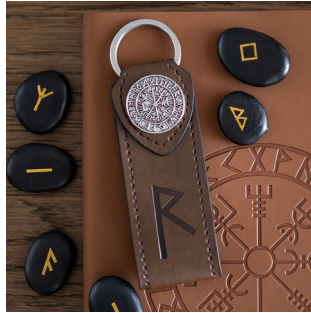

Declaration of Conformity

Something Different Wholesale Ltd, Upper Fforest Way, Enterprise Park,
Swansea, SA6 8PJ

Contact Person- Anthony David

Email – customercare@somethingdifferentwholesale.co.uk

Phone Number – 01792 940288

Product Name: Journey Viking Rune Alloy and Faux Leather Keyring (12/48)

ModelG-KR

Product Code: NM_40626

We at Something Different Wholesale LTD recognise that the product mentioned in this document conforms to UK standards and regulations. This product upholds the UK specifications attached to it.

Authorising Name: Anthony David

Company Name: Something Different Wholesale LTD

Authorising Signature: