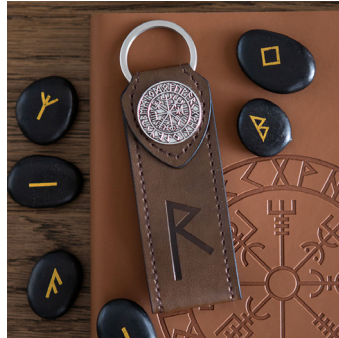

EU Declaration of Conformity

Name- Something Different Wholesale Ltd
Address- Something Different Wholesale Ltd, Posthoornstraat 11, 3011WD,
Rotterdam, NETHERLANDS
Contact person- Anthony David
Email – EU@somethingdifferentwholesale.co.uk
Phone Number – +441792 940288

Product Name: Journey Viking Rune Alloy and Faux Leather Keyring (12/48)
Model:G-KR
Product Code:NM_40626

We at Something Different Wholesale LTD recognise that the product mentioned in this document conforms to UK standards and regulations. This product upholds the UK specifications attached to it.

Authorising Name: Anthony David
Company Name: Something Different Wholesale LTD
Authorising Signature:

Date: 10.04.2025
Review Date:10.04.2026