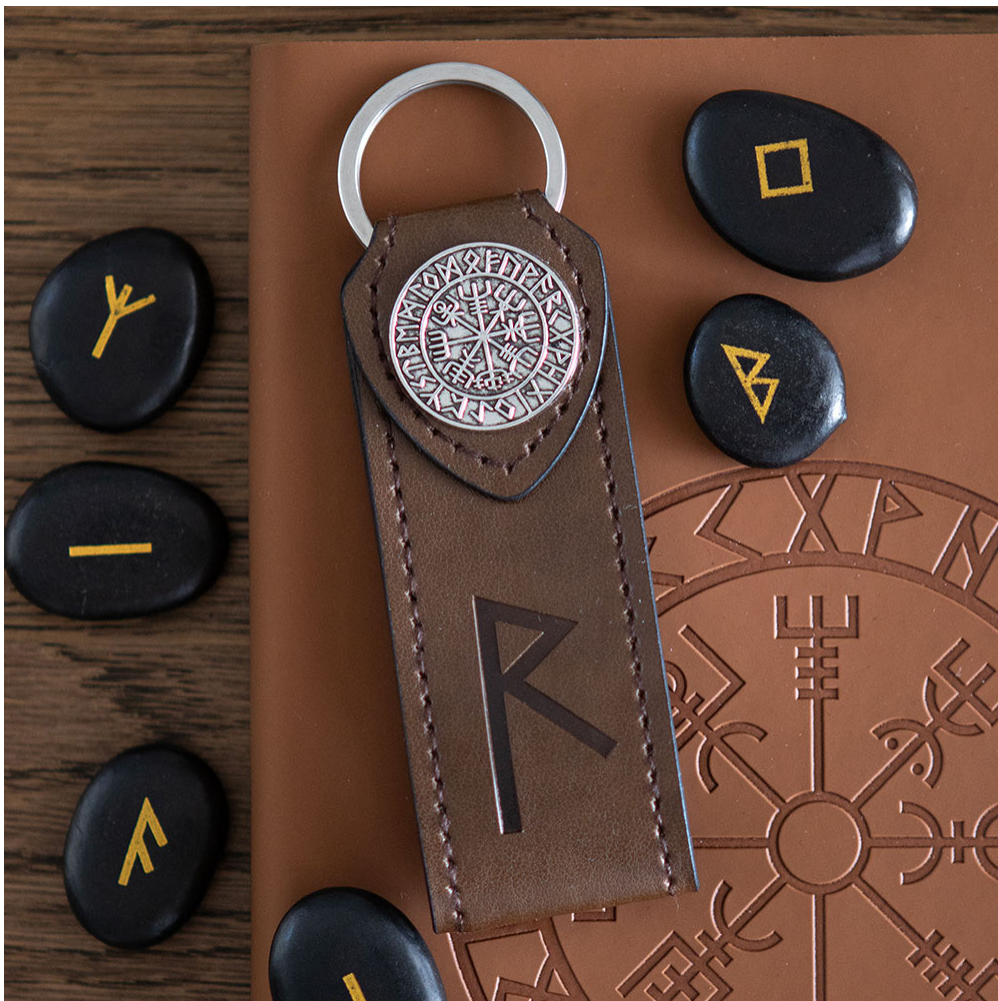

### **Product Description**

With a symbol representing 'journey' embossed on a faux leather tab, this Viking rune keyring is both rugged and meaningful. Accented with a detailed metal rune, it's a thoughtful gift for travellers and fans of Viking heritage. Designed by Something Different Wholesale and part of the Norse Mythology collection of viking-inspired giftware and accessories.