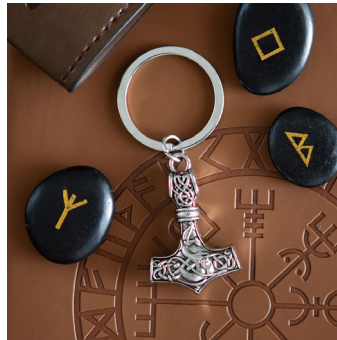

Product Name: Mjölner Hammer Alloy Keyring (12/48)
Model:G-KR
Product Code:NM_40426

We at Something Different Wholesale LTD recognise that the product mentioned in this document conforms to UK standards and regulations. This product upholds the UK specifications attached to it.