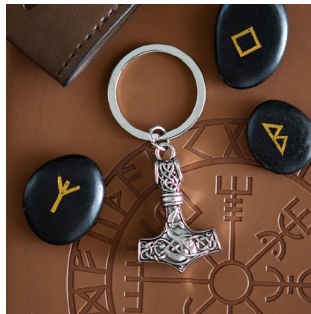

Declaration of Conformity

Something Different Wholesale Ltd, Upper Fforest Way, Enterprise Park,
Swansea, SA6 8PJ

Contact Person- Anthony David

Email – customercare@somethingdifferentwholesale.co.uk

Phone Number – 01792 940288