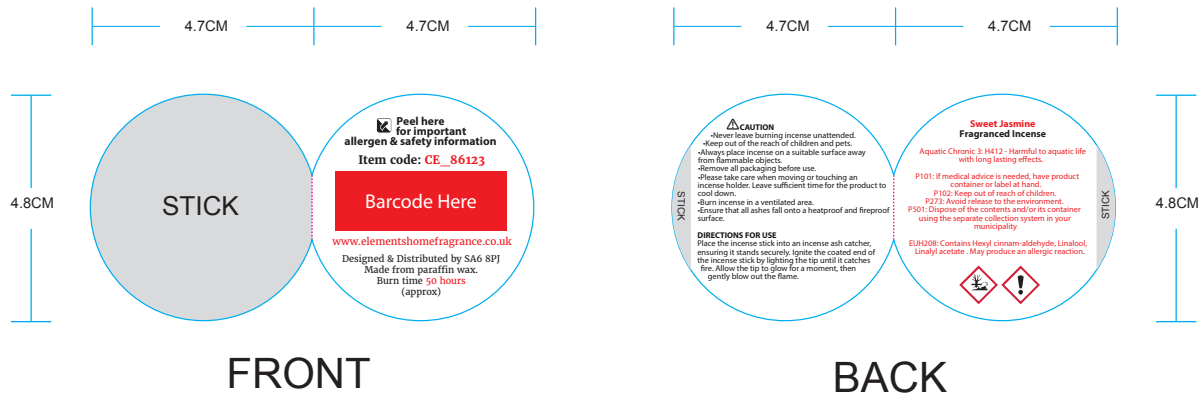

Incense warning - Cone

CAUTION

- •Never leave burning incense unattended.
- •Keep out of the reach of children and pets.
- •Always place incense on a suitable surface away from flammable objects.
- •Remove all packaging before use.
- •Please take care when moving or touching an incense holder. Leave sufficient time for the product to cool down.
- •Burn incense in a ventilated area.
- •Ensure that all ashes fall onto a heatproof and fireproof surface.

WARNING: May cause irritation if in direct contact with eyes.

DIRECTIONS FOR USE
Place the incense cone into an incense holder, ensuring it stands securely. Ignite the top end of the incense cone by lighting the tip until it catches fire. Allow the tip to glow for a moment, then gently blow out the flame. Enjoy the fragrant aroma as the incense cone releases its scent into the air.

Change all information highlighted in RED

2 pictograms below. If the product is not classified as hazardous according to GB CLP Regulation. Please remove pictograms below accordingly.

Include if there is CLP Info. Harmful to aquatic life with long lasting effects.

Include if there is a precautionary statement/Supplementary information (Allergens),

- ← Incense Scent
- ← CLP Info
- ← Precautionary statements
- ← Supplementary information (Allergens)